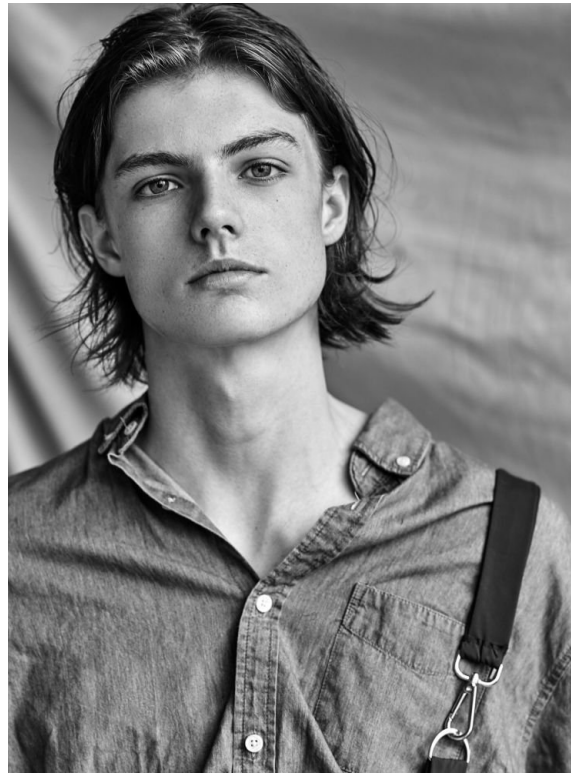

OSKAR NOLAN

HEIGHT: 184CM WAIST: 81CM SHOES: 12.5 UK, 48 EU EYE COLOR: BLUE-GREEN
HAIR COLOR: BROWN

OSKAR NOLAN

HEIGHT: 184CM WAIST: 81CM SHOES: 12.5 UK, 48 EU EYE COLOR: BLUE-GREEN
HAIR COLOR: BROWN

OSKAR NOLAN

HEIGHT: 184CM WAIST: 81CM SHOES: 12.5 UK, 48 EU EYE COLOR: BLUE-GREEN
HAIR COLOR: BROWN

OSKAR NOLAN

HEIGHT: 184CM WAIST: 81CM SHOES: 12.5 UK, 48 EU EYE COLOR: BLUE-GREEN
HAIR COLOR: BROWN

OSKAR NOLAN

HEIGHT: 184CM WAIST: 81CM SHOES: 12.5 UK, 48 EU EYE COLOR: BLUE-GREEN
HAIR COLOR: BROWN

IMG MODELS
WWW.IMGMODELS.COM

OSKAR NOLAN

HEIGHT: 184CM WAIST: 81CM SHOES: 12.5 UK, 48 EU EYE COLOR: BLUE-GREEN
HAIR COLOR: BROWN

IMG MODELS
WWW.IMGMODELS.COM

OSKAR NOLAN

HEIGHT: 184CM WAIST: 81CM SHOES: 12.5 UK, 48 EU EYE COLOR: BLUE-GREEN
HAIR COLOR: BROWN

OSKAR NOLAN

HEIGHT: 184CM WAIST: 81CM SHOES: 12.5 UK, 48 EU EYE COLOR: BLUE-GREEN
HAIR COLOR: BROWN