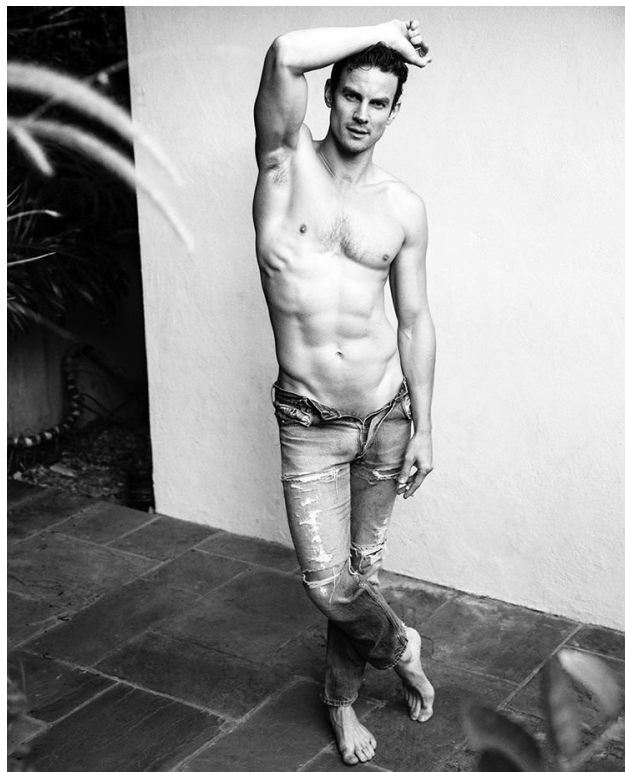

# LUKE COOK

HEIGHT: 190CM WAIST: 82CM&NBSP;

---

# LUKE COOK

HEIGHT: 190CM WAIST: 82CM&NBSP;

---

---

IMG MODELS  
WWW.IMGMODELS.COM