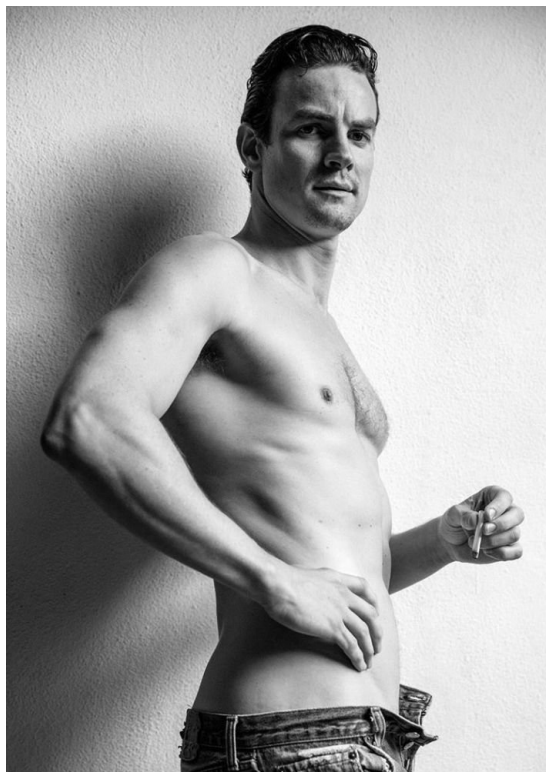

# LUKE COOK

HEIGHT: 190CM WAIST: 82CM&NBSP;

---

---

IMG MODELS  
WWW.IMGMODELS.COM

# LUKE COOK

HEIGHT: 190CM WAIST: 82CM&NBSP;

---