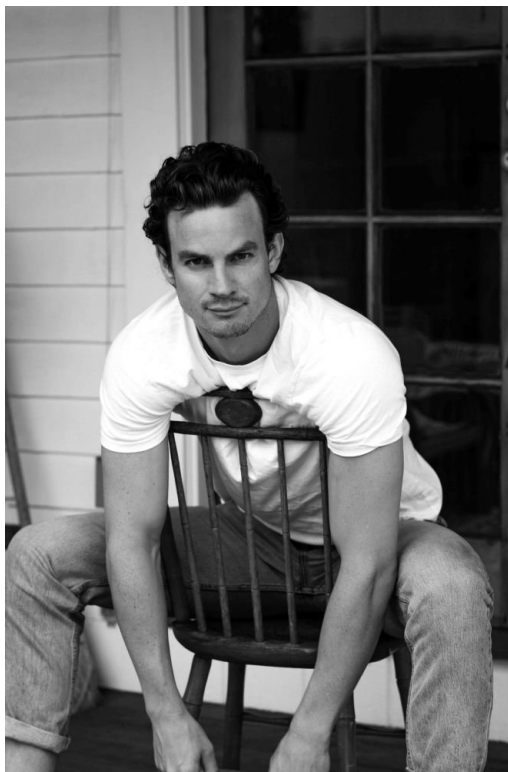

# LUKE COOK

HEIGHT: 190CM WAIST: 82CM&NBSP;

---

---

IMG MODELS  
WWW.IMGMODELS.COM

# LUKE COOK

HEIGHT: 190CM WAIST: 82CM&NBSP;

---