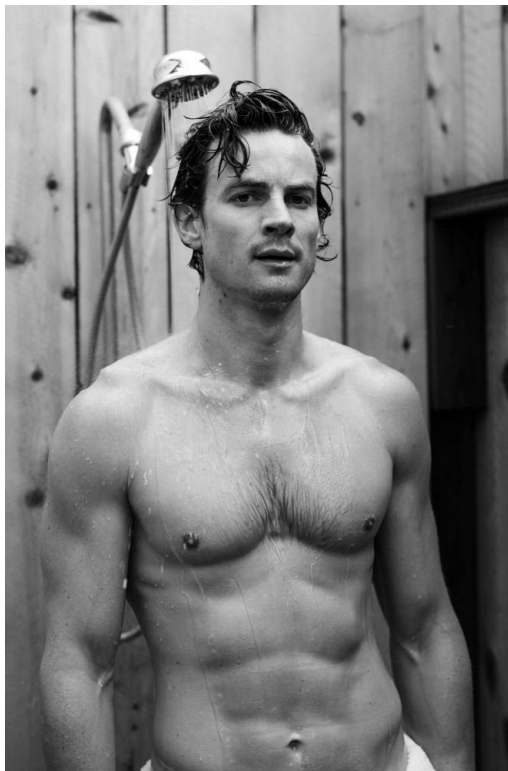

# LUKE COOK

HEIGHT: 190CM WAIST: 82CM&NBSP;

---

---

IMG MODELS  
WWW.IMGMODELS.COM