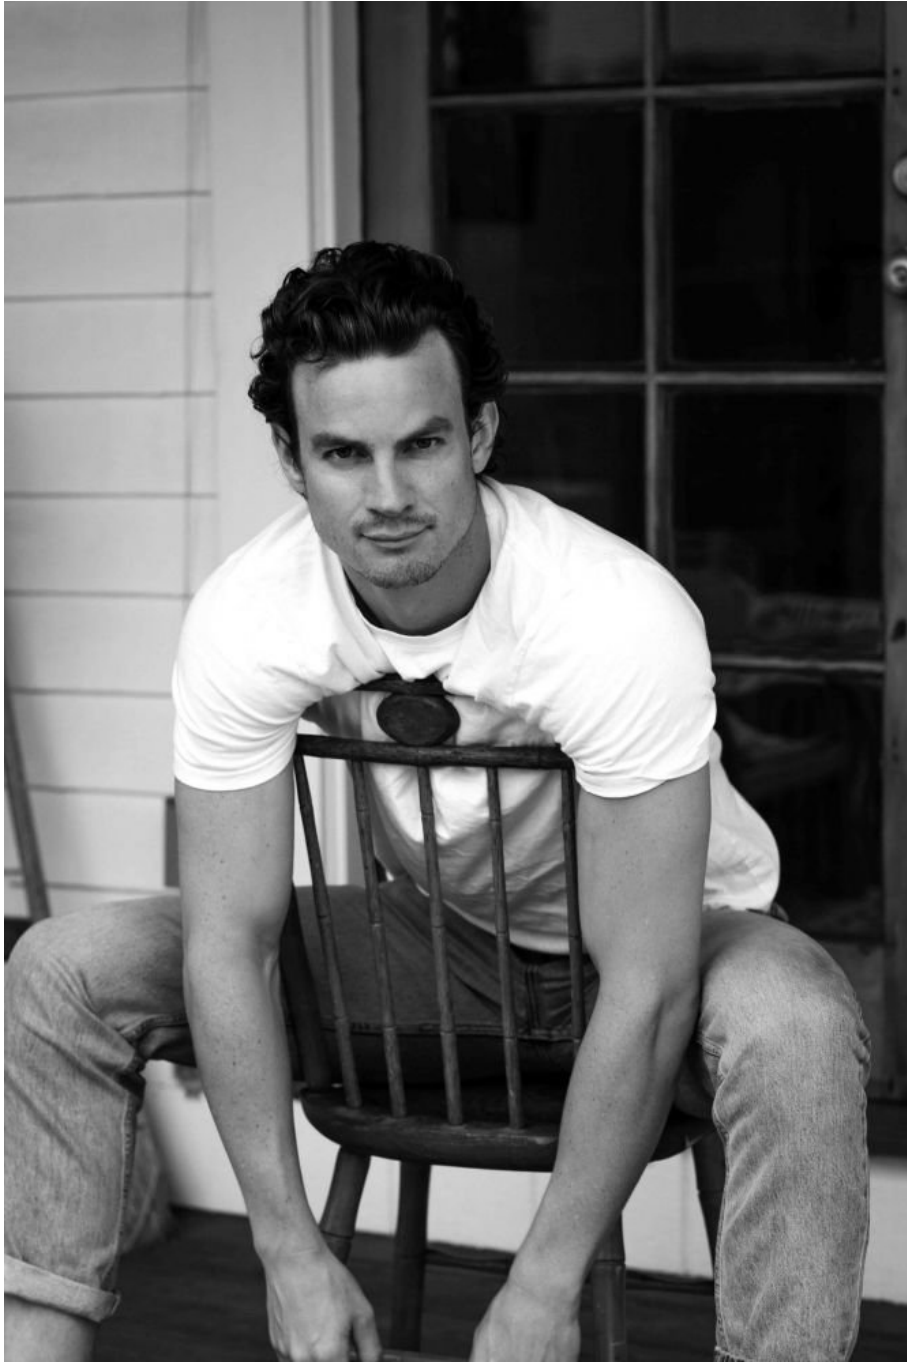

LUKE COOK

HEIGHT: 190CM WAIST: 82CM

LUKE COOK

HEIGHT: 190CM WAIST: 82CM

LUKE COOK

HEIGHT: 190CM WAIST: 82CM

LUKE COOK

HEIGHT: 190CM WAIST: 82CM

LUKE COOK

HEIGHT: 190CM WAIST: 82CM

LUKE COOK

HEIGHT: 190CM WAIST: 82CM

LUKE COOK

HEIGHT: 190CM WAIST: 82CM