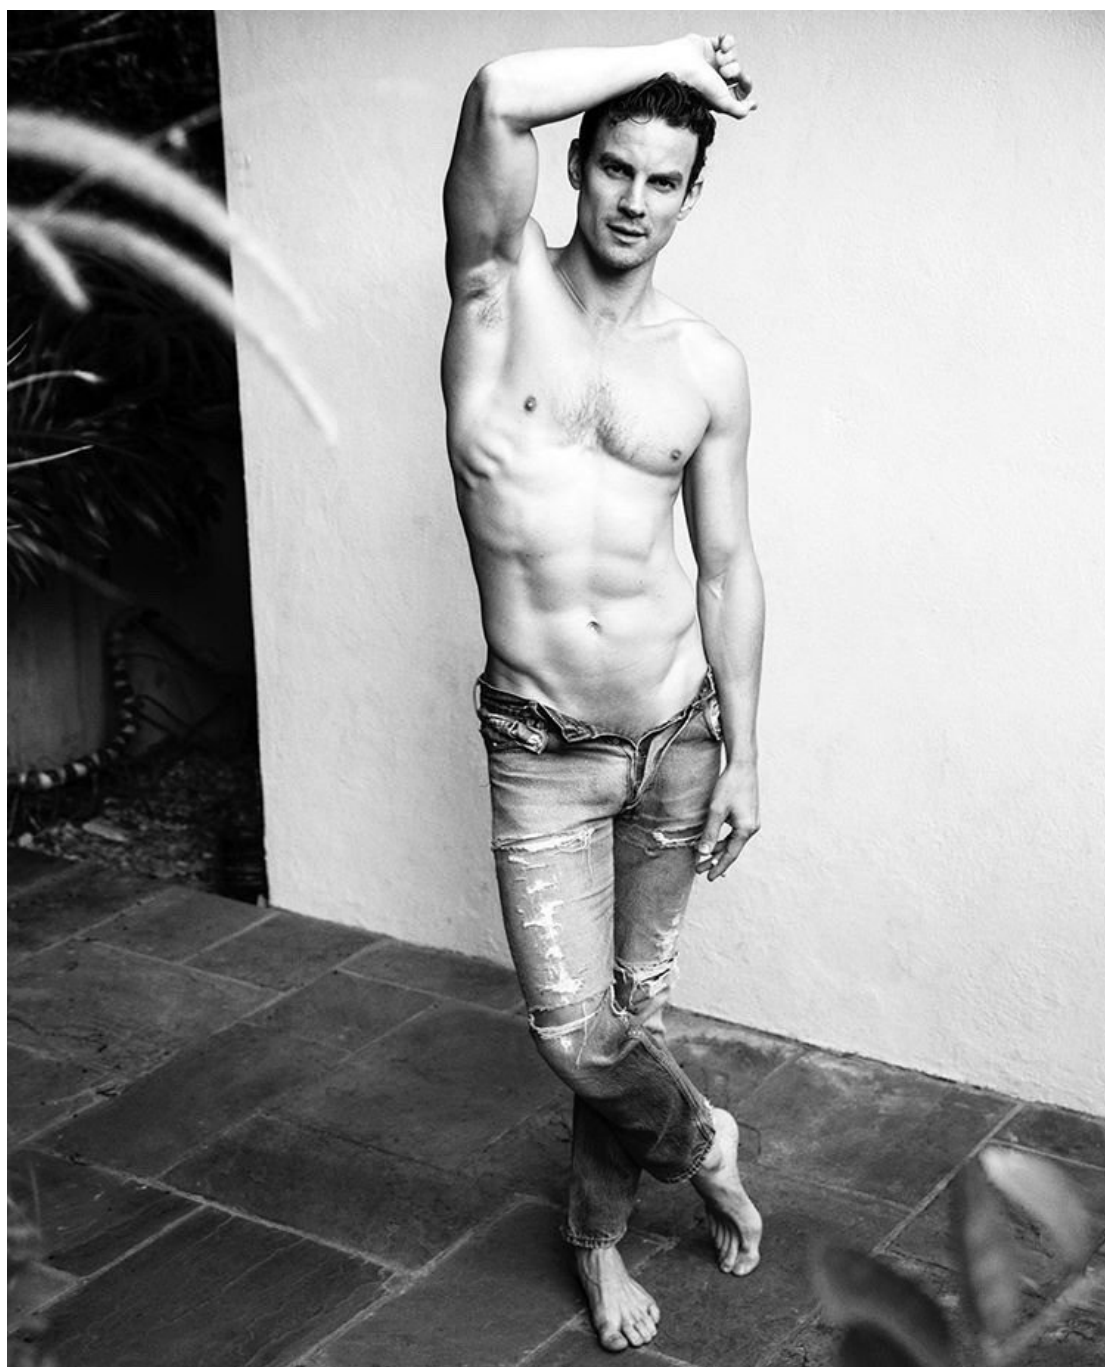

LUKE COOK

HEIGHT: 190CM WAIST: 82CM

LUKE COOK

HEIGHT: 190CM WAIST: 82CM

LUKE COOK

HEIGHT: 190CM WAIST: 82CM

LUKE COOK

HEIGHT: 190CM WAIST: 82CM

LUKE COOK

HEIGHT: 190CM WAIST: 82CM

LUKE COOK

HEIGHT: 190CM WAIST: 82CM

LUKE COOK

HEIGHT: 190CM WAIST: 82CM