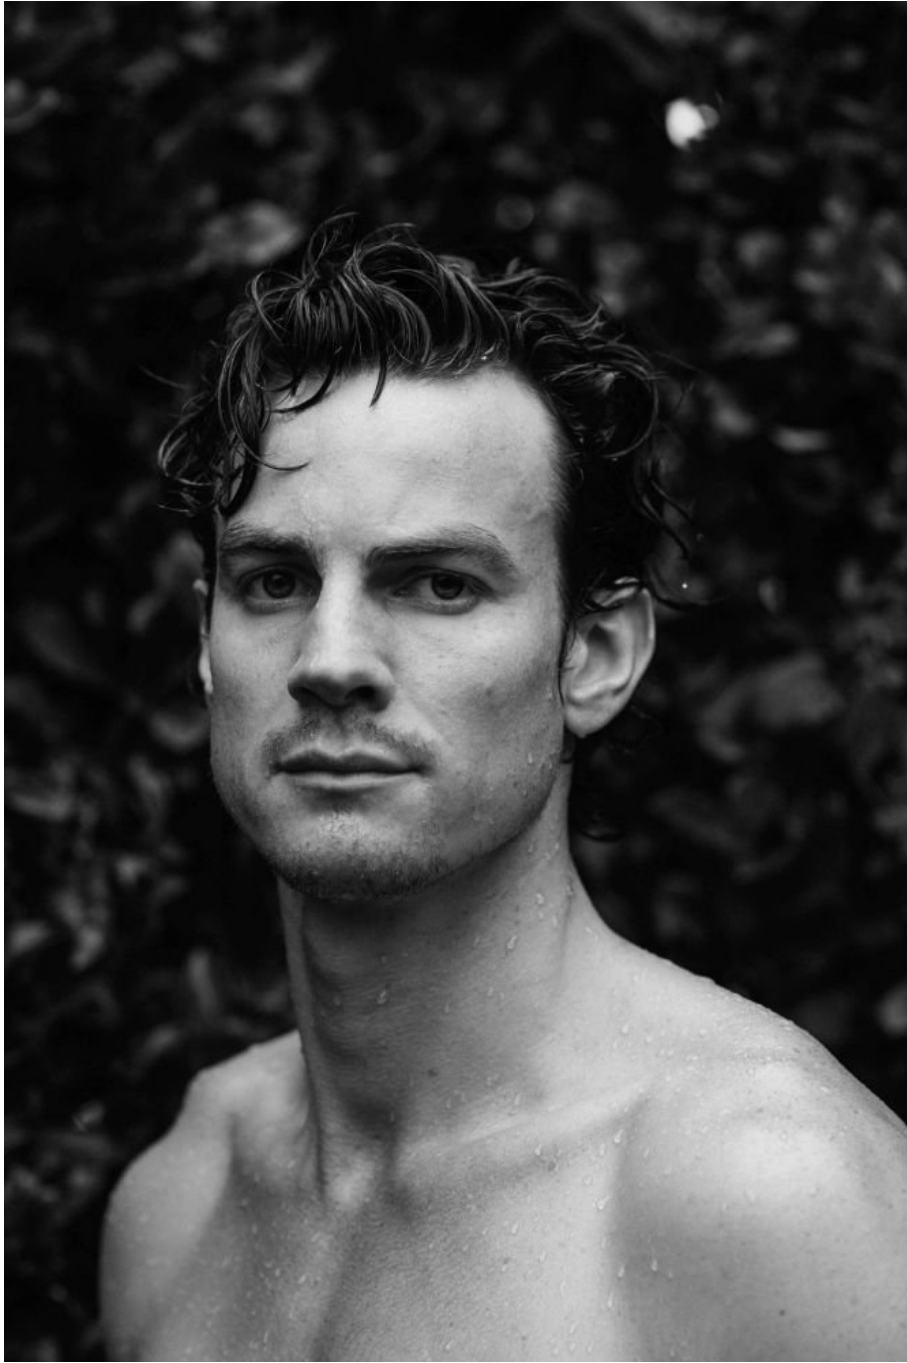

LUKE COOK

HEIGHT: 190CM WAIST: 82CM

LUKE COOK

HEIGHT: 190CM WAIST: 82CM

LUKE COOK

HEIGHT: 190CM WAIST: 82CM

LUKE COOK

HEIGHT: 190CM WAIST: 82CM

LUKE COOK

HEIGHT: 190CM WAIST: 82CM

LUKE COOK

HEIGHT: 190CM WAIST: 82CM

LUKE COOK

HEIGHT: 190CM WAIST: 82CM