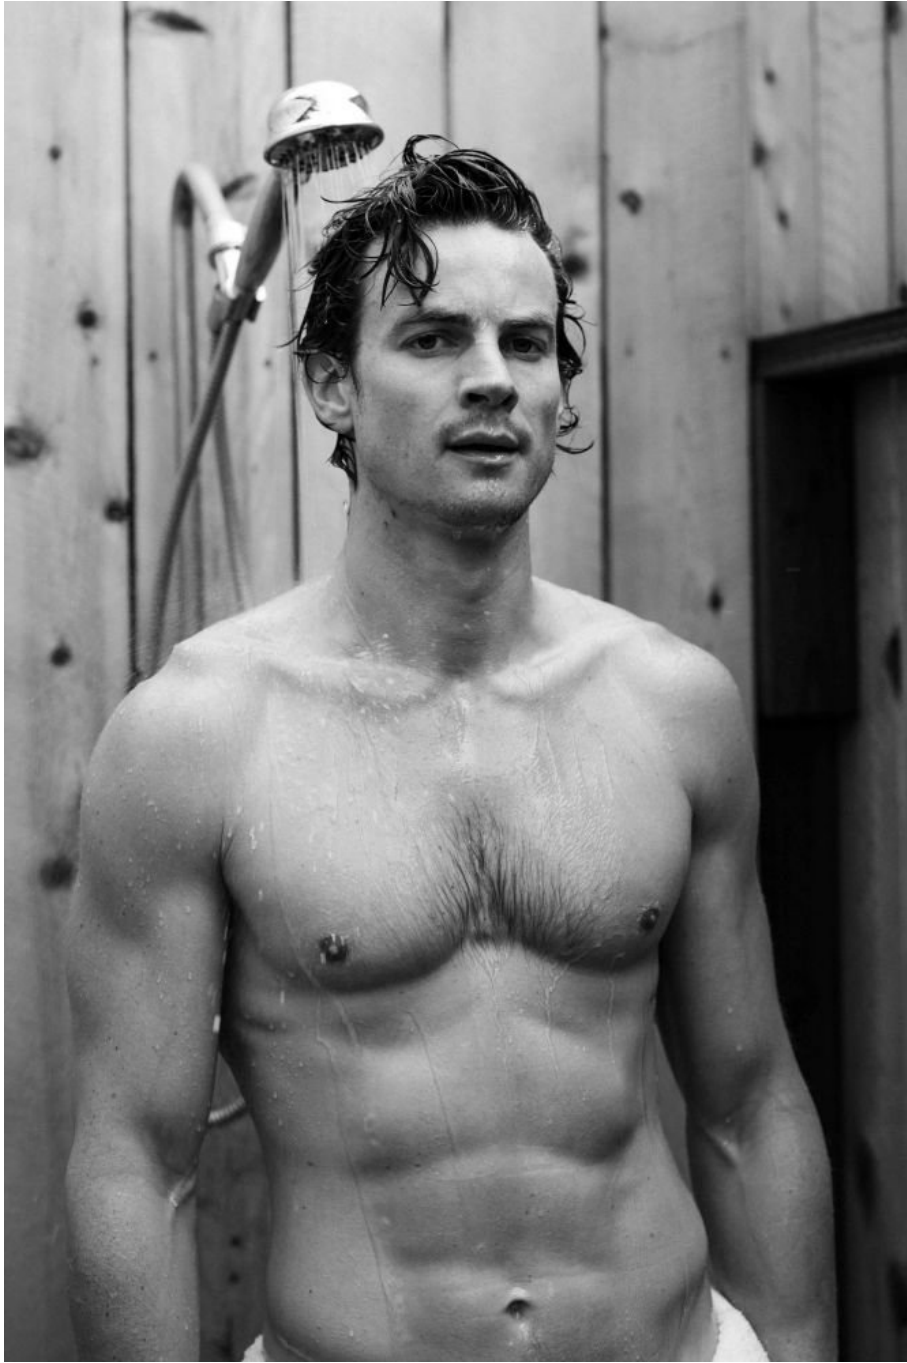

LUKE COOK

HEIGHT: 190CM WAIST: 82CM

LUKE COOK

HEIGHT: 190CM WAIST: 82CM

LUKE COOK

HEIGHT: 190CM WAIST: 82CM

LUKE COOK

HEIGHT: 190CM WAIST: 82CM

LUKE COOK

HEIGHT: 190CM WAIST: 82CM

LUKE COOK

HEIGHT: 190CM WAIST: 82CM

LUKE COOK

HEIGHT: 190CM WAIST: 82CM