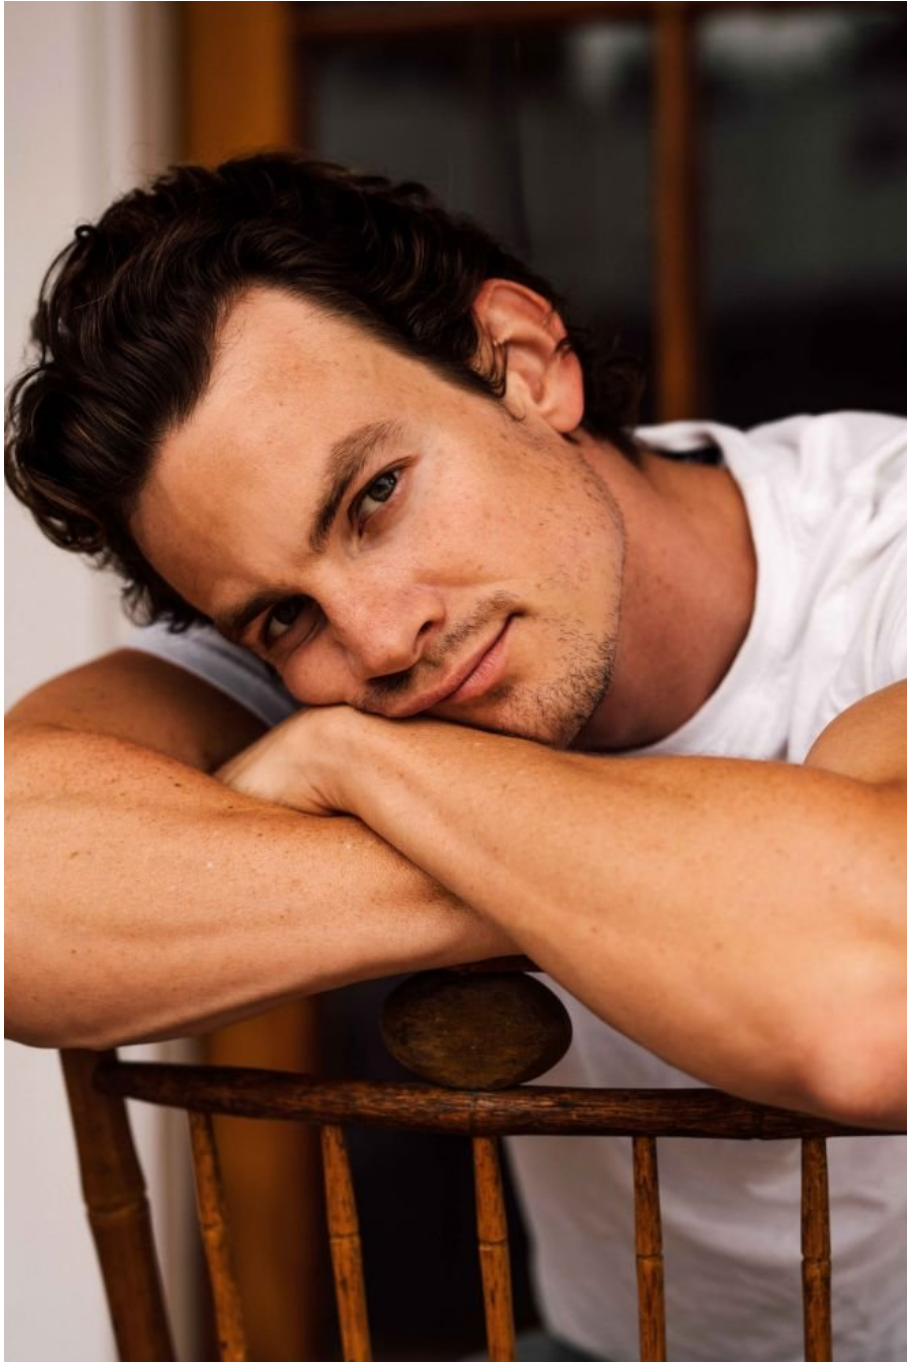

LUKE COOK

HEIGHT: 190CM WAIST: 82CM

LUKE COOK

HEIGHT: 190CM WAIST: 82CM

LUKE COOK

HEIGHT: 190CM WAIST: 82CM

LUKE COOK

HEIGHT: 190CM WAIST: 82CM

LUKE COOK

HEIGHT: 190CM WAIST: 82CM

LUKE COOK

HEIGHT: 190CM WAIST: 82CM

LUKE COOK

HEIGHT: 190CM WAIST: 82CM