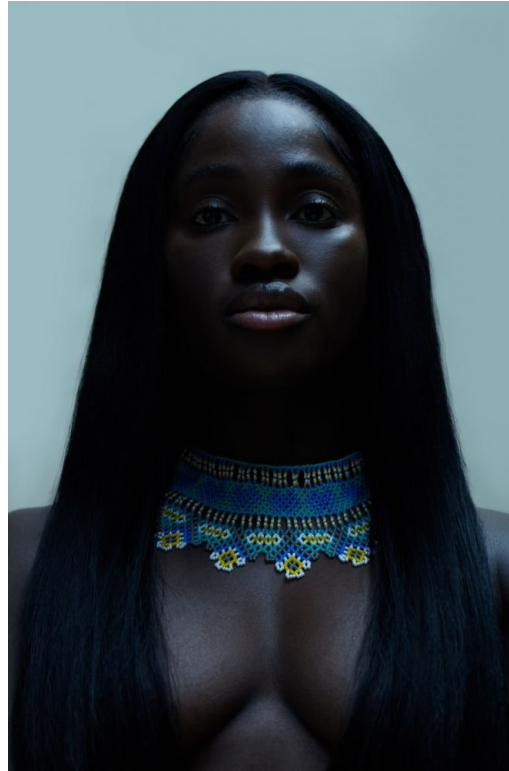

ANNIE TAGOE

HEIGHT: 163CM WAIST: 60CM SHOES: 5 UK, 38 EU EYE COLOR: BLACK
HAIR COLOR: BLACK

ANNIE TAGOE

HEIGHT: 163CM WAIST: 60CM SHOES: 5 UK, 38 EU EYE COLOR: BLACK
HAIR COLOR: BLACK

ANNIE TAGOE

HEIGHT: 163CM WAIST: 60CM SHOES: 5 UK, 38 EU EYE COLOR: BLACK
HAIR COLOR: BLACK

IMG MODELS
WWW.IMGMODELS.COM

ANNIE TAGOE

HEIGHT: 163CM WAIST: 60CM SHOES: 5 UK, 38 EU EYE COLOR: BLACK
HAIR COLOR: BLACK

ANNIE TAGOE

HEIGHT: 163CM WAIST: 60CM SHOES: 5 UK, 38 EU EYE COLOR: BLACK
HAIR COLOR: BLACK