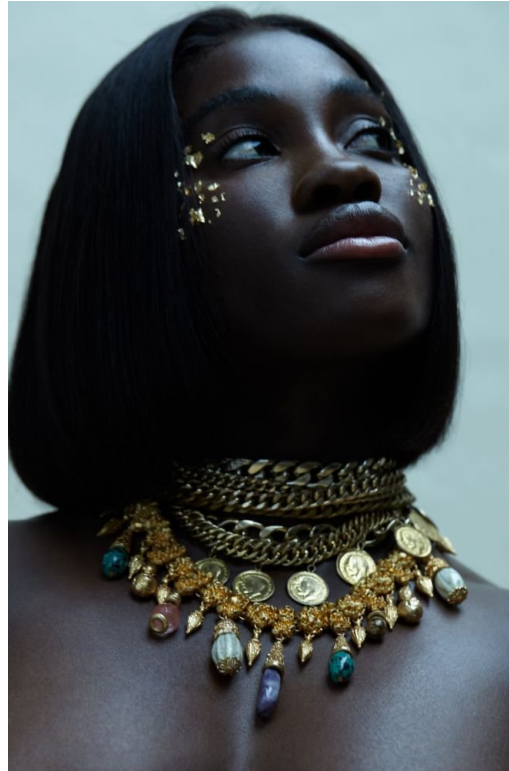

ANNIE TAGOE

HEIGHT: 163CM WAIST: 60CM SHOES: 5 UK, 38 EU EYE COLOR: BLACK
HAIR COLOR: BLACK

ANNIE TAGOE

HEIGHT: 163CM WAIST: 60CM SHOES: 5 UK, 38 EU EYE COLOR: BLACK
HAIR COLOR: BLACK

ANNIE TAGOE

HEIGHT: 163CM WAIST: 60CM SHOES: 5 UK, 38 EU EYE COLOR: BLACK
HAIR COLOR: BLACK

IMG MODELS
WWW.IMGMODELS.COM

ANNIE TAGOE

HEIGHT: 163CM WAIST: 60CM SHOES: 5 UK, 38 EU EYE COLOR: BLACK
HAIR COLOR: BLACK

ANNIE TAGOE

HEIGHT: 163CM WAIST: 60CM SHOES: 5 UK, 38 EU EYE COLOR: BLACK
HAIR COLOR: BLACK