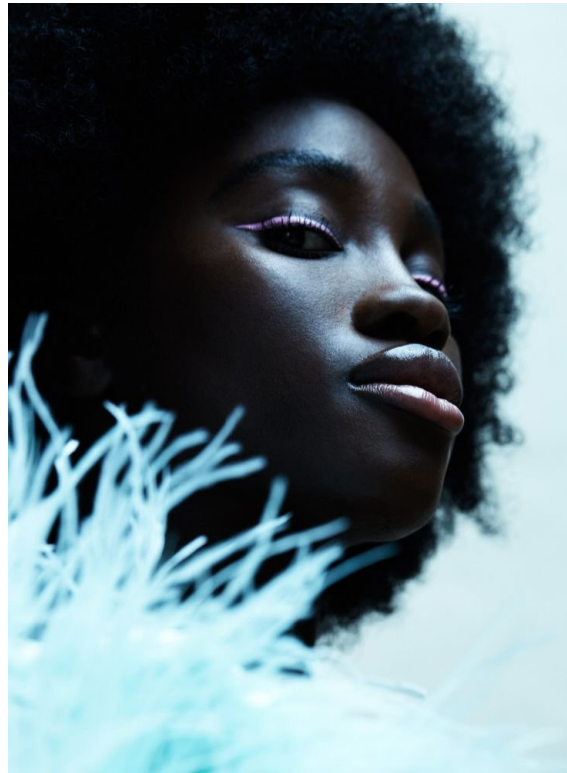

ANNIE TAGOE

HEIGHT: 163CM WAIST: 60CM SHOES: 5 UK, 38 EU EYE COLOR: BLACK
HAIR COLOR: BLACK

ANNIE TAGOE

HEIGHT: 163CM WAIST: 60CM SHOES: 5 UK, 38 EU EYE COLOR: BLACK
HAIR COLOR: BLACK

ANNIE TAGOE

HEIGHT: 163CM WAIST: 60CM SHOES: 5 UK, 38 EU EYE COLOR: BLACK
HAIR COLOR: BLACK

IMG MODELS
WWW.IMGMODELS.COM

ANNIE TAGOE

HEIGHT: 163CM WAIST: 60CM SHOES: 5 UK, 38 EU EYE COLOR: BLACK
HAIR COLOR: BLACK

ANNIE TAGOE

HEIGHT: 163CM WAIST: 60CM SHOES: 5 UK, 38 EU EYE COLOR: BLACK
HAIR COLOR: BLACK